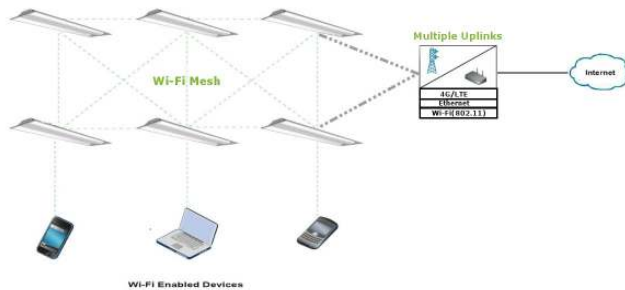

The OBX Platform

Control. Connectivity. Security.

The proliferation of LED lighting now makes your lighting system the perfect platform to deliver a convergence of digital services. The OBX Platform consists of a wireless group of OBX Wi-Fi HOTSPOTS that are connected to your overhead LED lighting. From this platform, OBX delivers an encrypted Wi-Fi mesh network, cloud-based lighting controls, safety and security video services, data storage and computing services. The OBX platform can be installed in virtually any indoor or outdoor environment that has electricity, LED lighting and internet connectivity. OBX is the only system of its kind. All other Wi-Fi and control systems are fully or partially wired.

Wi-Fi mesh network in the lighting system.

Gateway to the Internet of Things

Control

- End-users can wirelessly control LED lighting from a secure, web-based portal.
- Lighting controls can be managed from any internet ready device.
- Sensors and local control switches can be incorporated to optimize energy savings.
- IoT integration with other Building Management Systems.
- Compatible with EnOcean self-powered wireless devices.

Connectivity

- Each OBX-Enabled LED fixture creates a secure Wi-Fi access point.
- Wi-Fi connectivity can be extended to provide secure, encrypted internet access to all built areas.
- Fully encrypted, secure Mesh Networks. IEEE 802.11b/g/n
- Multiple public and private networks can be set up with ease, with opt-in features and analytics.

Security

- Video cameras for safety and security can be connected and powered from OBX access points.
- OBX access points have onboard USB and Ethernet ports for maximum connectivity of devices.
- Video data is streamed wirelessly to the cloud.
- Wireless system and use of PoE devices eliminates the need for structured cabling and electrical cabling.